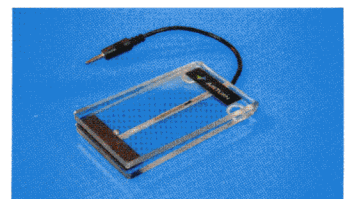

AirTurn BT-105 Specifications

Includes

- On/Off/Reset Switch
- Status indicator for communications and charging
- 2 - 3.5mm (1/8") audio stereo jacks*
- Mini USB port for charging
- Internal 3.7v 380mAh lithium polymer battery
- 1 meter USB charging cable
- Multiple profiles for different uses.
- Manual

* Each jack may have a stereo-mono splitter inserted to make 4 ports. Application software must support the additional ports to function.

Bluetooth

- Fully qualified Bluetooth 2.1/2.0/1.2/1.1 module
- Bluetooth v2.0+EDR support
- Low power modes (26uA deep sleep, <3mA connected in sniff mode, 30mA TX)
- Certifications: FCC, CE
- Environmentally-friendly, RoHS compliant.

Approximate Range

After One Wall 60 feet

After Two Walls 55 feet

After Three Walls 36 feet

Operates with Bluetooth equipped PC's MACs, iPad and most Bluetooth computers that support Bluetooth keyboards.

Foot Switches

The BT-105 will function with most normally open (NO) momentary switches. A built in debounce feature filters out switch noise from most switches. AirTurn provides the BOSS FS-5 and it's own ATFS-1 for truly silent operation.